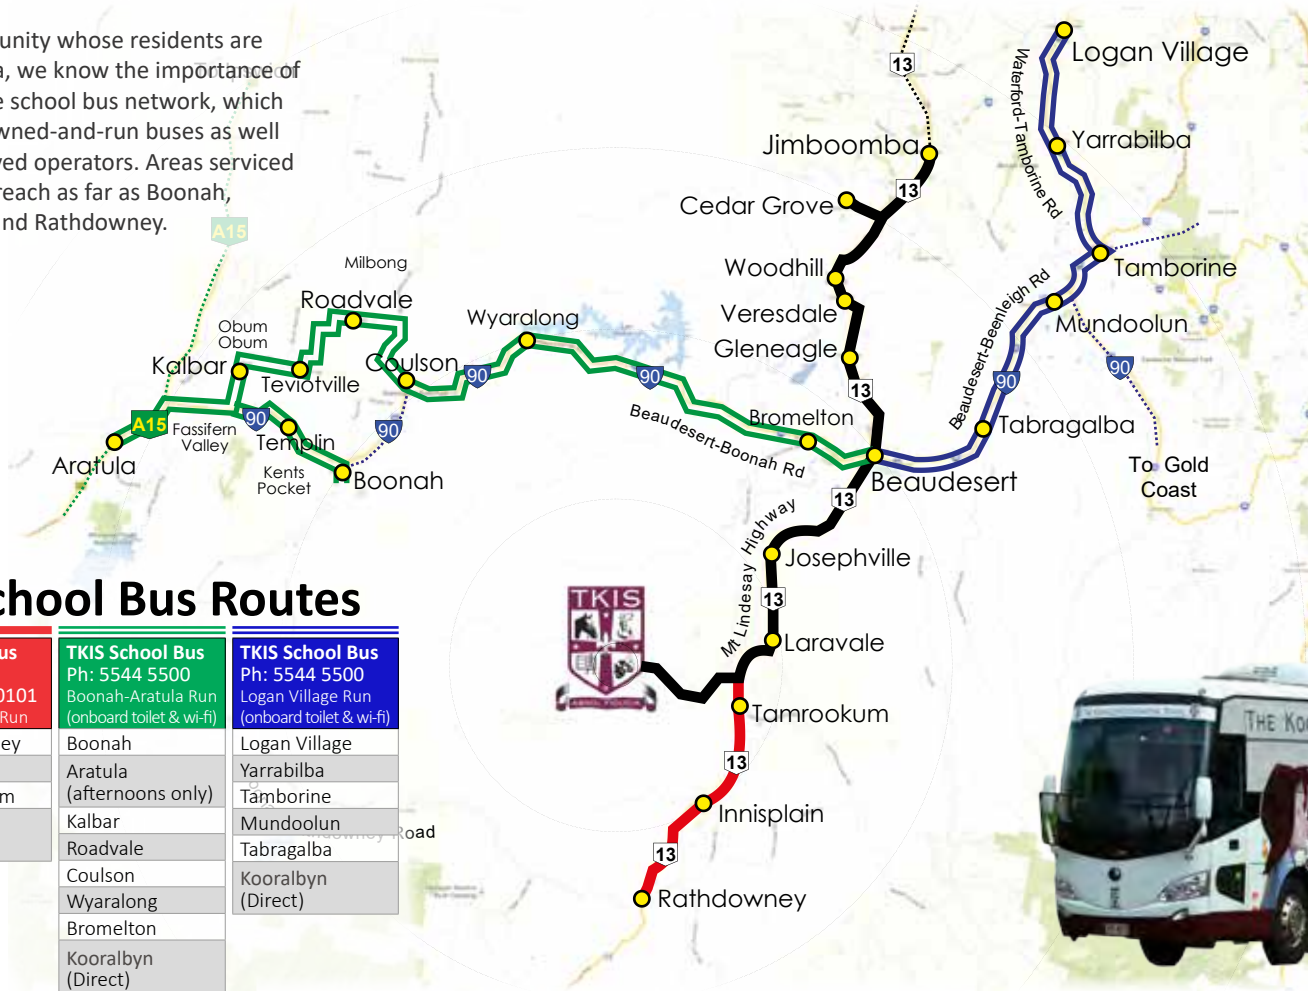

KOORALBYN

School Bus Network

As a school in a rural community whose residents are spread out over a large area, we know the importance of an efficient and dependable school bus network, which includes a fleet of school-owned-and-run buses as well as local government-approved operators. Areas serviced by the school bus network reach as far as Boonah, Jimboomba, Logan Village and Rathdowney.

Daily School Bus Routes

Logan-Beaudesert Coaches Ph: 5541 3432 B1 School Run
Jimboomba
Cedar Grove
Woodhill
Veresdale
Gleneagle
Beaudesert
Josephville
Laravale
Tamrookum
Kooralbyn

Sun Hill Bus Services Ph: 5541 0101 S37 School Run
Rathdowney
Innisplain
Tamrookum
Kooralbyn (Connect)

TKIS School Bus Ph: 5544 5500 Boonah-Aratula Run (onboard toilet & wi-fi)
Boonah
Aratula (afternoons only)
Kalbar
Roadvale
Coulson
Wyaralong
Bromelton
Kooralbyn (Direct)

TKIS School Bus Ph: 5544 5500 Logan Village Run (onboard toilet & wi-fi)
Logan Village
Yarrabilba
Tamborine
Mundoolun
Tabragalba
Kooralbyn (Direct)